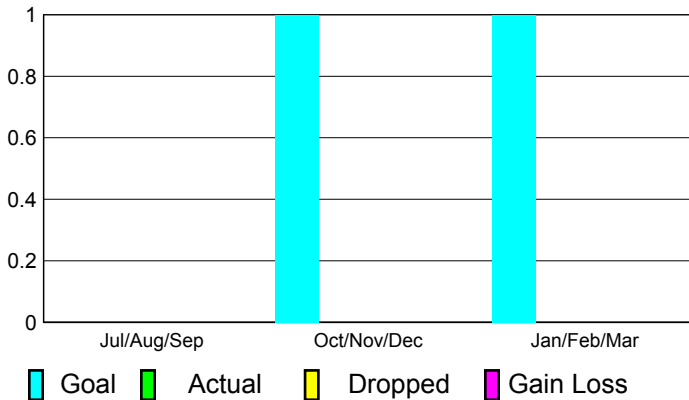

## CLUBS

**Club Results  
2010-2011**

**Clubs  
2009-2010**

Month	New Club Goal	Actual New Clubs	Actual Dropped Clubs	Gain/Loss of Clubs	Gain/Loss of Clubs
Jul/Aug/Sep	0	0	0	0	1
Oct/Nov/Dec	1	0	0	0	0
Jan/Feb/Mar	1	0	0	0	2
<b>Totals</b>	<b>2</b>	<b>0</b>	<b>0</b>	<b>0</b>	<b>3</b>

### Club Results 2010-2011

Goal, New, Dropped, Gain/Loss