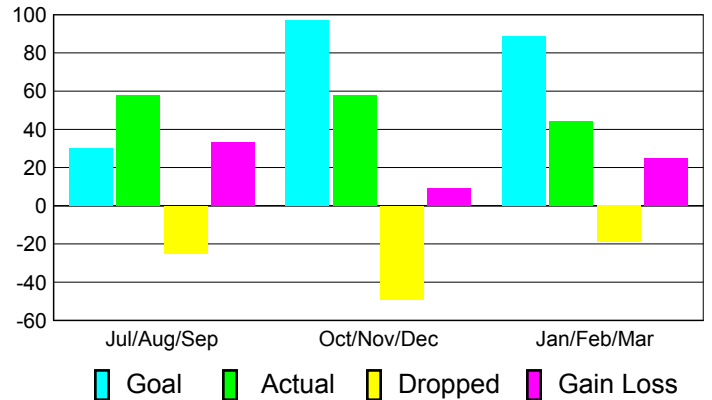

### YTD Status Quo Clubs 2010-2011

Status Quo Clubs Compared to Status Quo Members

## MEMBERSHIP

**Membership Results  
2010-2011**

**Membership  
2009-2010**

Month	Net Memb Goal	Actual New Memb	Actual Dropped Memb	Gain/Loss of Memb	Gain/Loss of Memb
Jul/Aug/Sep	30	58	-25	33	33
Oct/Nov/Dec	97	58	-49	9	28
Jan/Feb/Mar	89	44	-19	25	59
<b>Totals</b>	<b>216</b>	<b>160</b>	<b>-93</b>	<b>67</b>	<b>120</b>

### Membership Results 2010-2011

Goal, New, Dropped, Gain/Loss

### Comparison of Membership Gain/Loss

Current Year Compared to the Previous Year