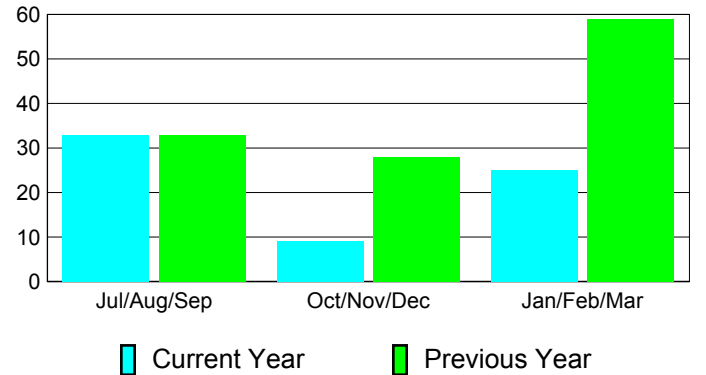

Gender Comparison 2010-2011

Jul/Aug/Sep

Oct/Nov/Dec

Jan/Feb/Mar

Male

Female